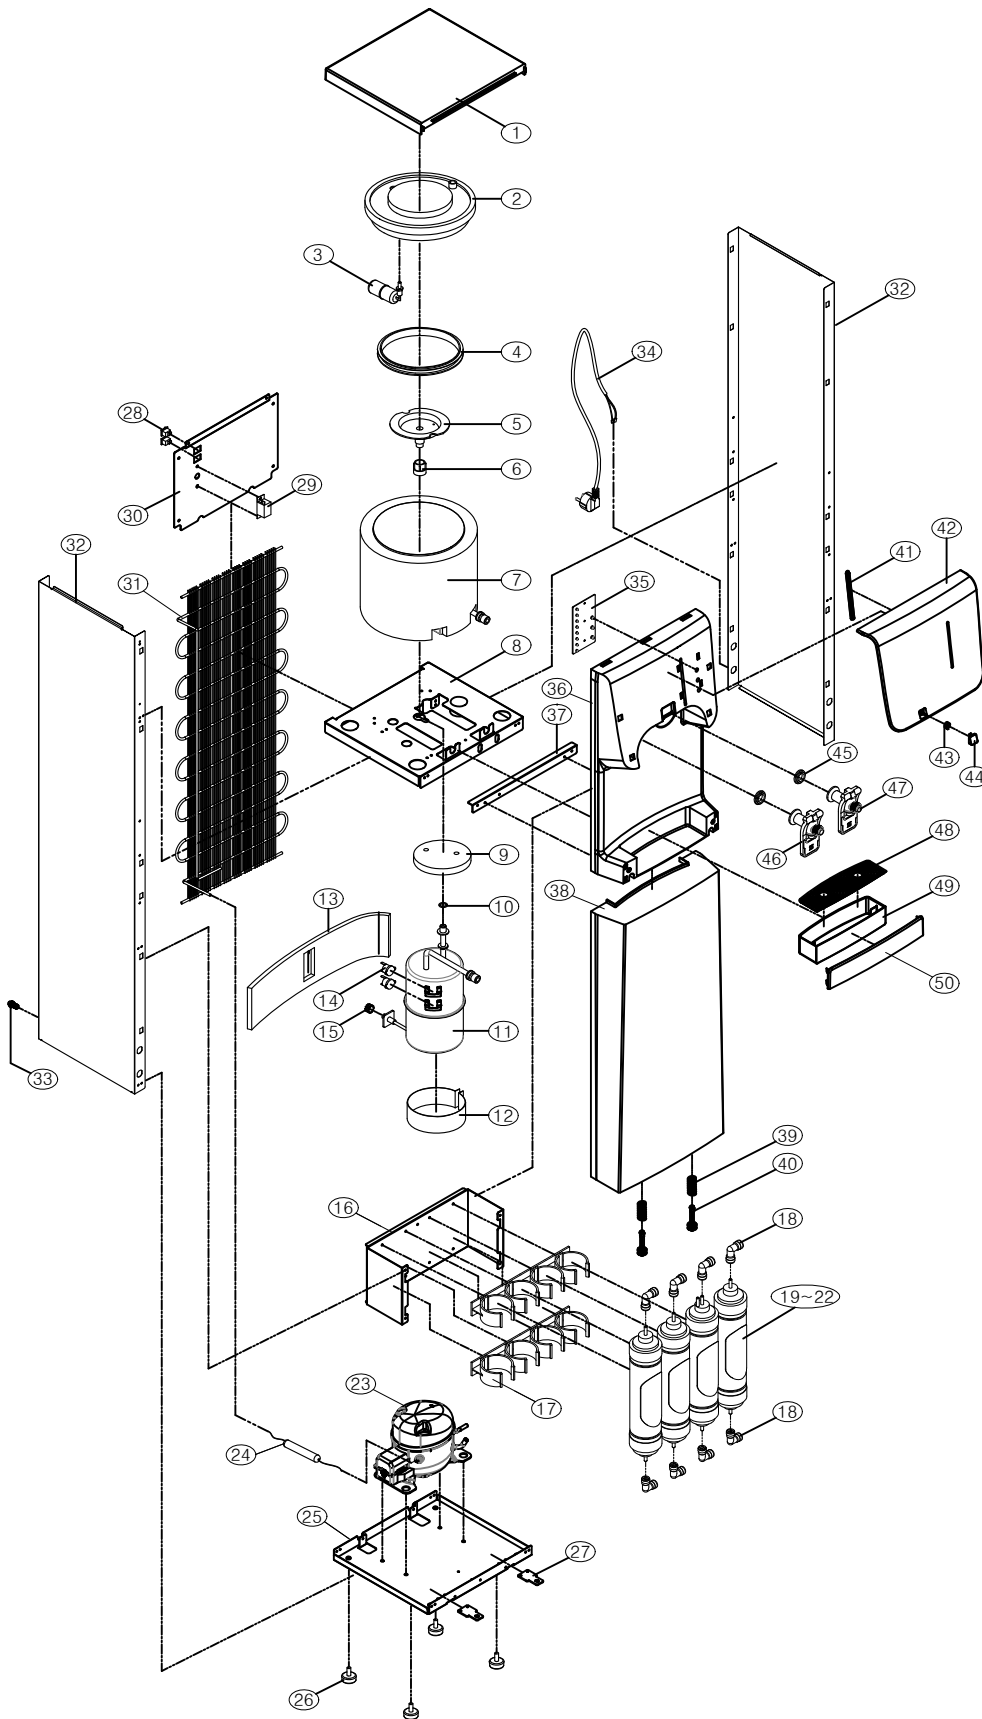

Hot & Cool Water Purifier infinite-40M

NO	PART NAME	Q'TY
1	Cover top large	1
2	Cold tank cover	1
3	Float	1
4	Ring packing	1
5	Separate panel	1
6	Separate panel nut	1
7	Cold tank	1
8	Middle plate	1
9	Hot tank Lagging(S)	1
10	Hot tank O-ring	1
11	Hot tank	1
12	Bend heater	1
13	Hot tank lagging(L)	1
14	Bimetal	2
15	Drain valve cover	1
16	Bracket filter	1
17	Clip filter	2
18	L Fitting	8
19	Sediment filter	1
20	Pre carbon filter	1
21	UF membrane filter	1
22	Post carbon block filter(PCB)	1
23	Compressor	1
24	Dryer	1
25	Bottom plate	1
26	Control wheel	4
27	Locking bracket	2
28	Switch	2
29	Cold thermostat	1
30	Back plate	1
31	Wire condensor	1
32	Side frame	2
33	Bulk head	1
34	Cord AC power	1
35	PCB LED	1
36	Panel front upper	1
37	Panel bracket	1
38	Panel front under	1
39	Spring locking	2
40	Pin locking	2
41	Indicator	1
42	Cover front large	1
43	Spring button	1
44	Button push	1
45	Faucet O-ring	2
46	Faucet (Hot)	1
47	Faucet (Cold)	1
48	Grill water	1
49	Tray water	1
50	Cover front small	1