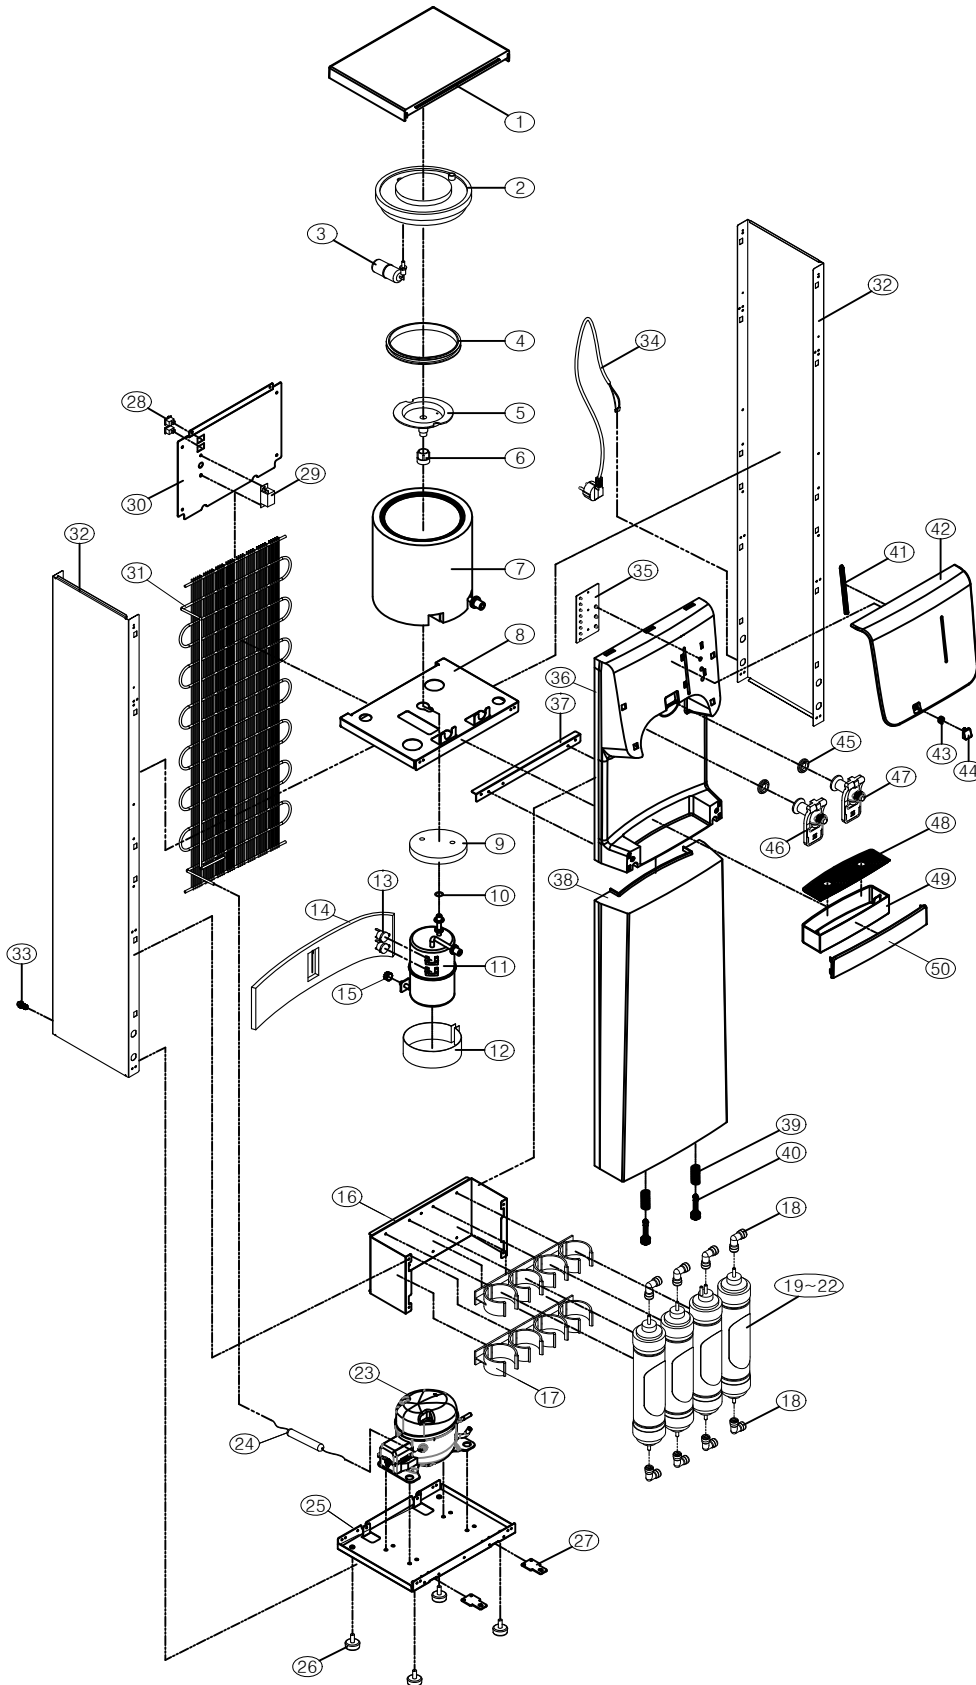

# Hot & Cool Water Purifier infinite-40

NO	PART NAME	Q'TY
1	Cover top small	1
2	Cold tank cover	1
3	Float	1
4	Ring packing	1
5	Separate panel	1
6	Separate panel nut	1
7	Cold tank	1
8	Middle plate	1
9	Hot tank Lagging(S)	1
10	Hot tank O-ring	1
11	Hot tank	1
12	Bend heater	1
13	Bimetal	2
14	Hot tank lagging(L)	1
15	Drain valve cover	1
16	Bracket filter	1
17	Clip filter	2
18	L Fitting	8
19	Sediment filter	1
20	Pre carbon filter	1
21	UF membrane filter	1
22	Post carbon block filter(PCB)	1
23	Compressor	1
24	Dryer	1
25	Bottom plate	1
26	Control wheel	4
27	Locking bracket	2
28	Switch	2
29	Cold thermostat	1
30	Back plate	1
31	Wire condensor	1
32	Side frame	2
33	Bulk head	1
34	Cord AC power	1
35	PCB LED	1
36	Panel front upper	1
37	Panel bracket	1
38	Panel front under	1
39	Spring locking	2
40	Pin locking	2
41	Indicator	1
42	Cover front large	1
43	Spring button	1
44	Button push	1
45	Faucet O-ring	2
46	Faucet (Hot)	1
47	Faucet (Cold)	1
48	Grill water	1
49	Tray water	1
50	Cover front small	1