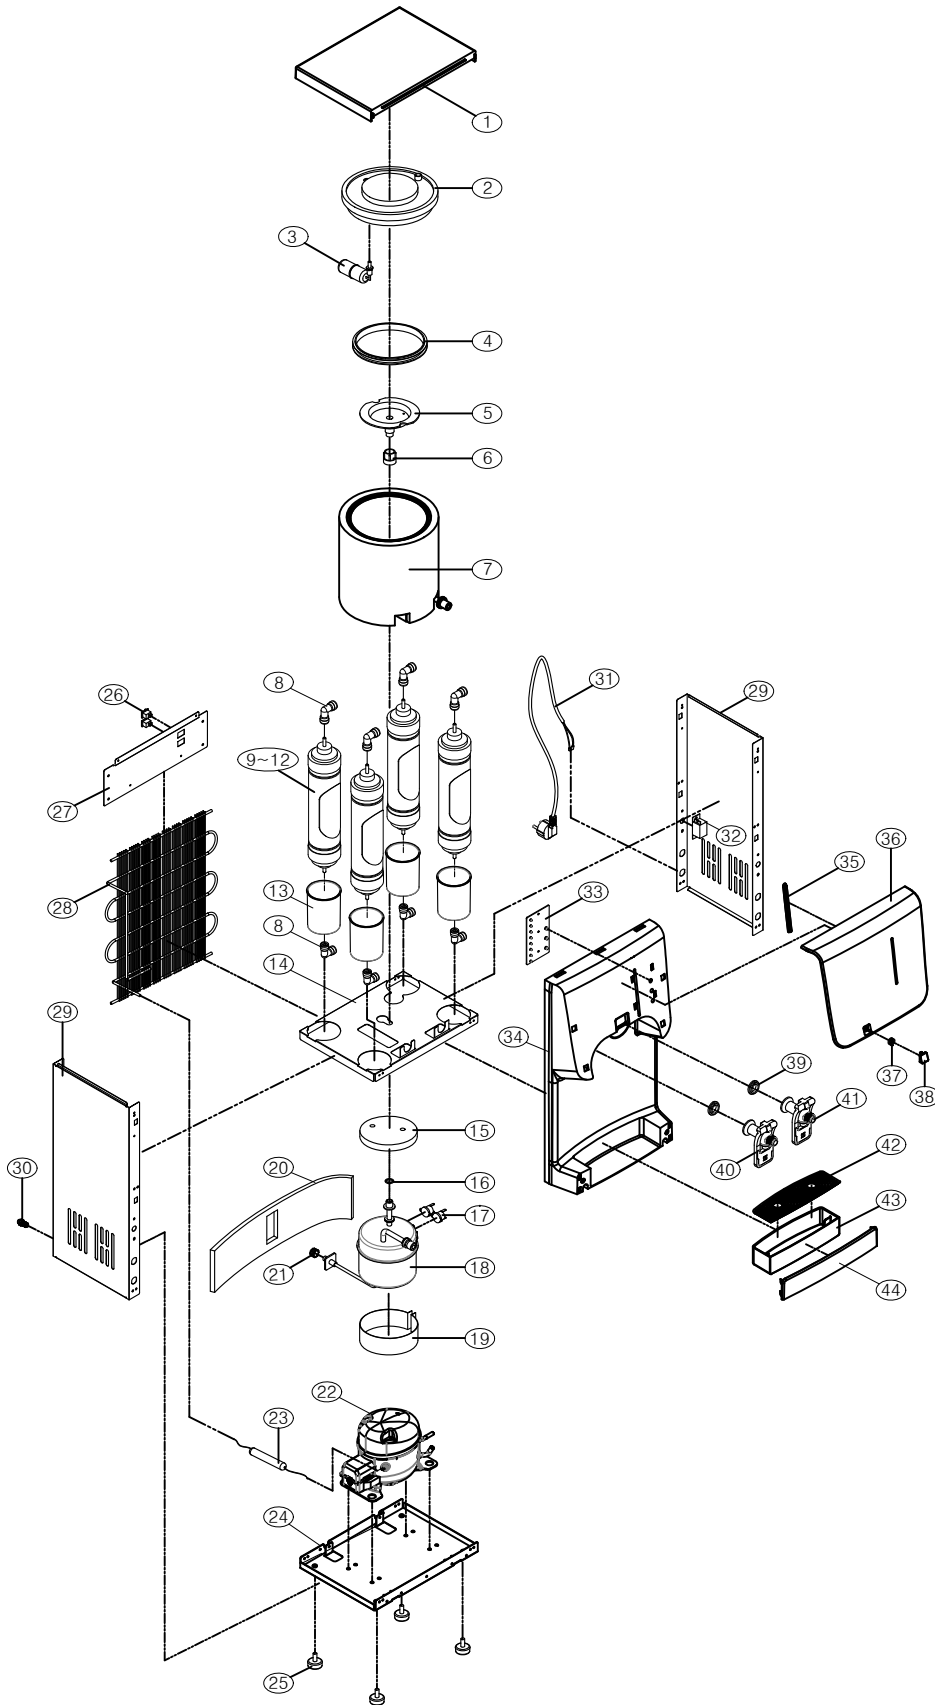

# Hot & Cool Water Purifier infinite-20S

NO	PART NAME	Q'TY
1	Cover top	1
2	Cold tank cover	1
3	Float	1
4	Ring packing	1
5	Separate panel	1
6	Separate panel nut	1
7	Cold tank	1
8	L Fitting	8
9	Sediment filter	1
10	Pre carbon filter	1
11	UF membrane filter	1
12	Post carbon block filter(PCB)	1
13	Holder filter	4
14	Middle plate	1
15	Hot tank Lagging(S)	1
16	Hot tank O-ring	1
17	Bimetal	2
18	Hot tank	1
19	Bend heater	1
20	Hot tank lagging(L)	1
21	Drain valve cover	1
22	Compressor	1
23	Dryer	1
24	Bottom plate	1
25	Control wheel	4
26	Switch	2
27	Back plate	1
28	Wire condensor	1
29	Side frame	2
30	Bulk head	1
31	Cord AC power	1
32	Cold thermostat	1
33	PCB LED	1
34	Panel front upper	1
35	Indicator	1
36	Cover front large	1
37	Spring button	1
38	Button push	1
39	Faucet O-ring	2
40	Faucet (Hot)	1
41	Faucet (Cold)	1
42	Grill water	1
43	Tray water	1
44	Cover front small	1