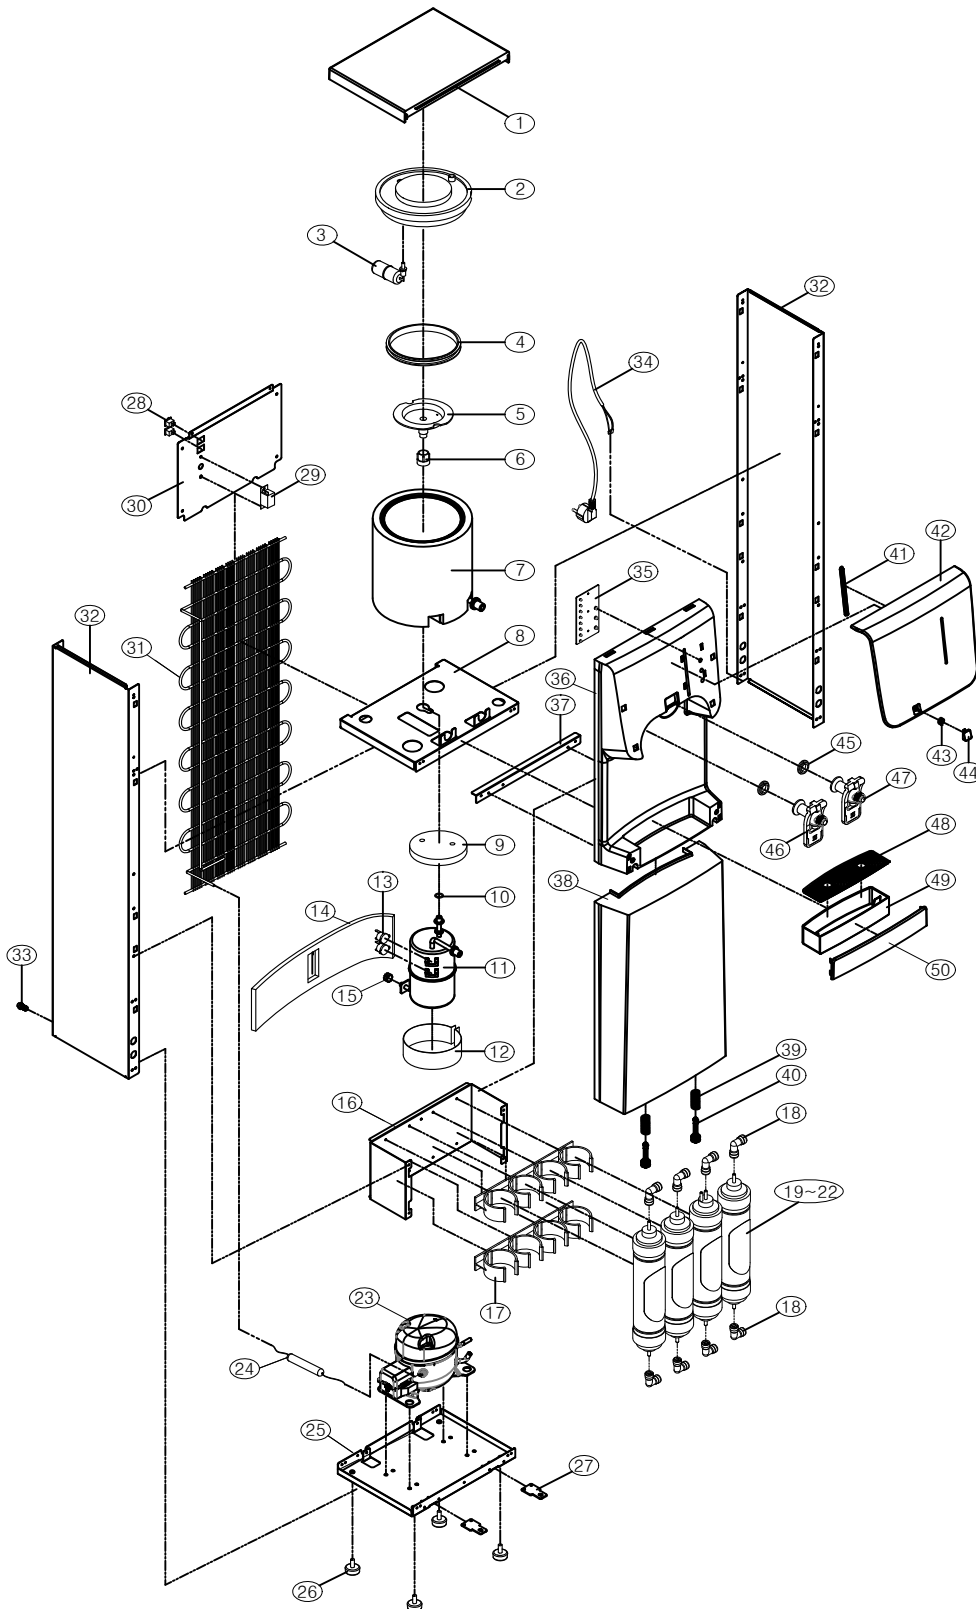

Hot & Cool Water Purifier infinite-20

NO	PART NAME	Q'TY
1	Cover top	1
2	Cold tank cover	1
3	Float	1
4	Ring packing	1
5	Separate panel	1
6	Separate panel nut	1
7	Cold tank	1
8	Middle plate	1
9	Hot tank Lagging(S)	1
10	Hot tank O-ring	1
11	Hot tank	1
12	Bend heater	1
13	Bimetal	2
14	Hot tank lagging(L)	1
15	Drain valve cover	1
16	Bracket filter	1
17	Clip filter	2
18	L Fitting	8
19	Sediment filter	1
20	Pre carbon filter	1
21	UF membrane filter	1
22	Post carbon block filter(PCB)	1
23	Compressor	1
24	Dryer	1
25	Bottom plate	1
26	Control wheel	4
27	Locking bracket	2
28	Switch	2
29	Cold thermostat	1
30	Back plate	1
31	Wire condenser	1
32	Side frame	2
33	Bulk head	1
34	Cord AC power	1
35	PCB LED	1
36	Panel front upper	1
37	Panel bracket	1
38	Panel front under	1
39	Spring locking	2
40	Pin locking	2
41	Indicator	1
42	Cover front large	1
43	Spring button	1
44	Button push	1
45	Faucet O-ring	2
46	Faucet (Hot)	1
47	Faucet (Cold)	1
48	Grill water	1
49	Tray water	1
50	Cover front small	1