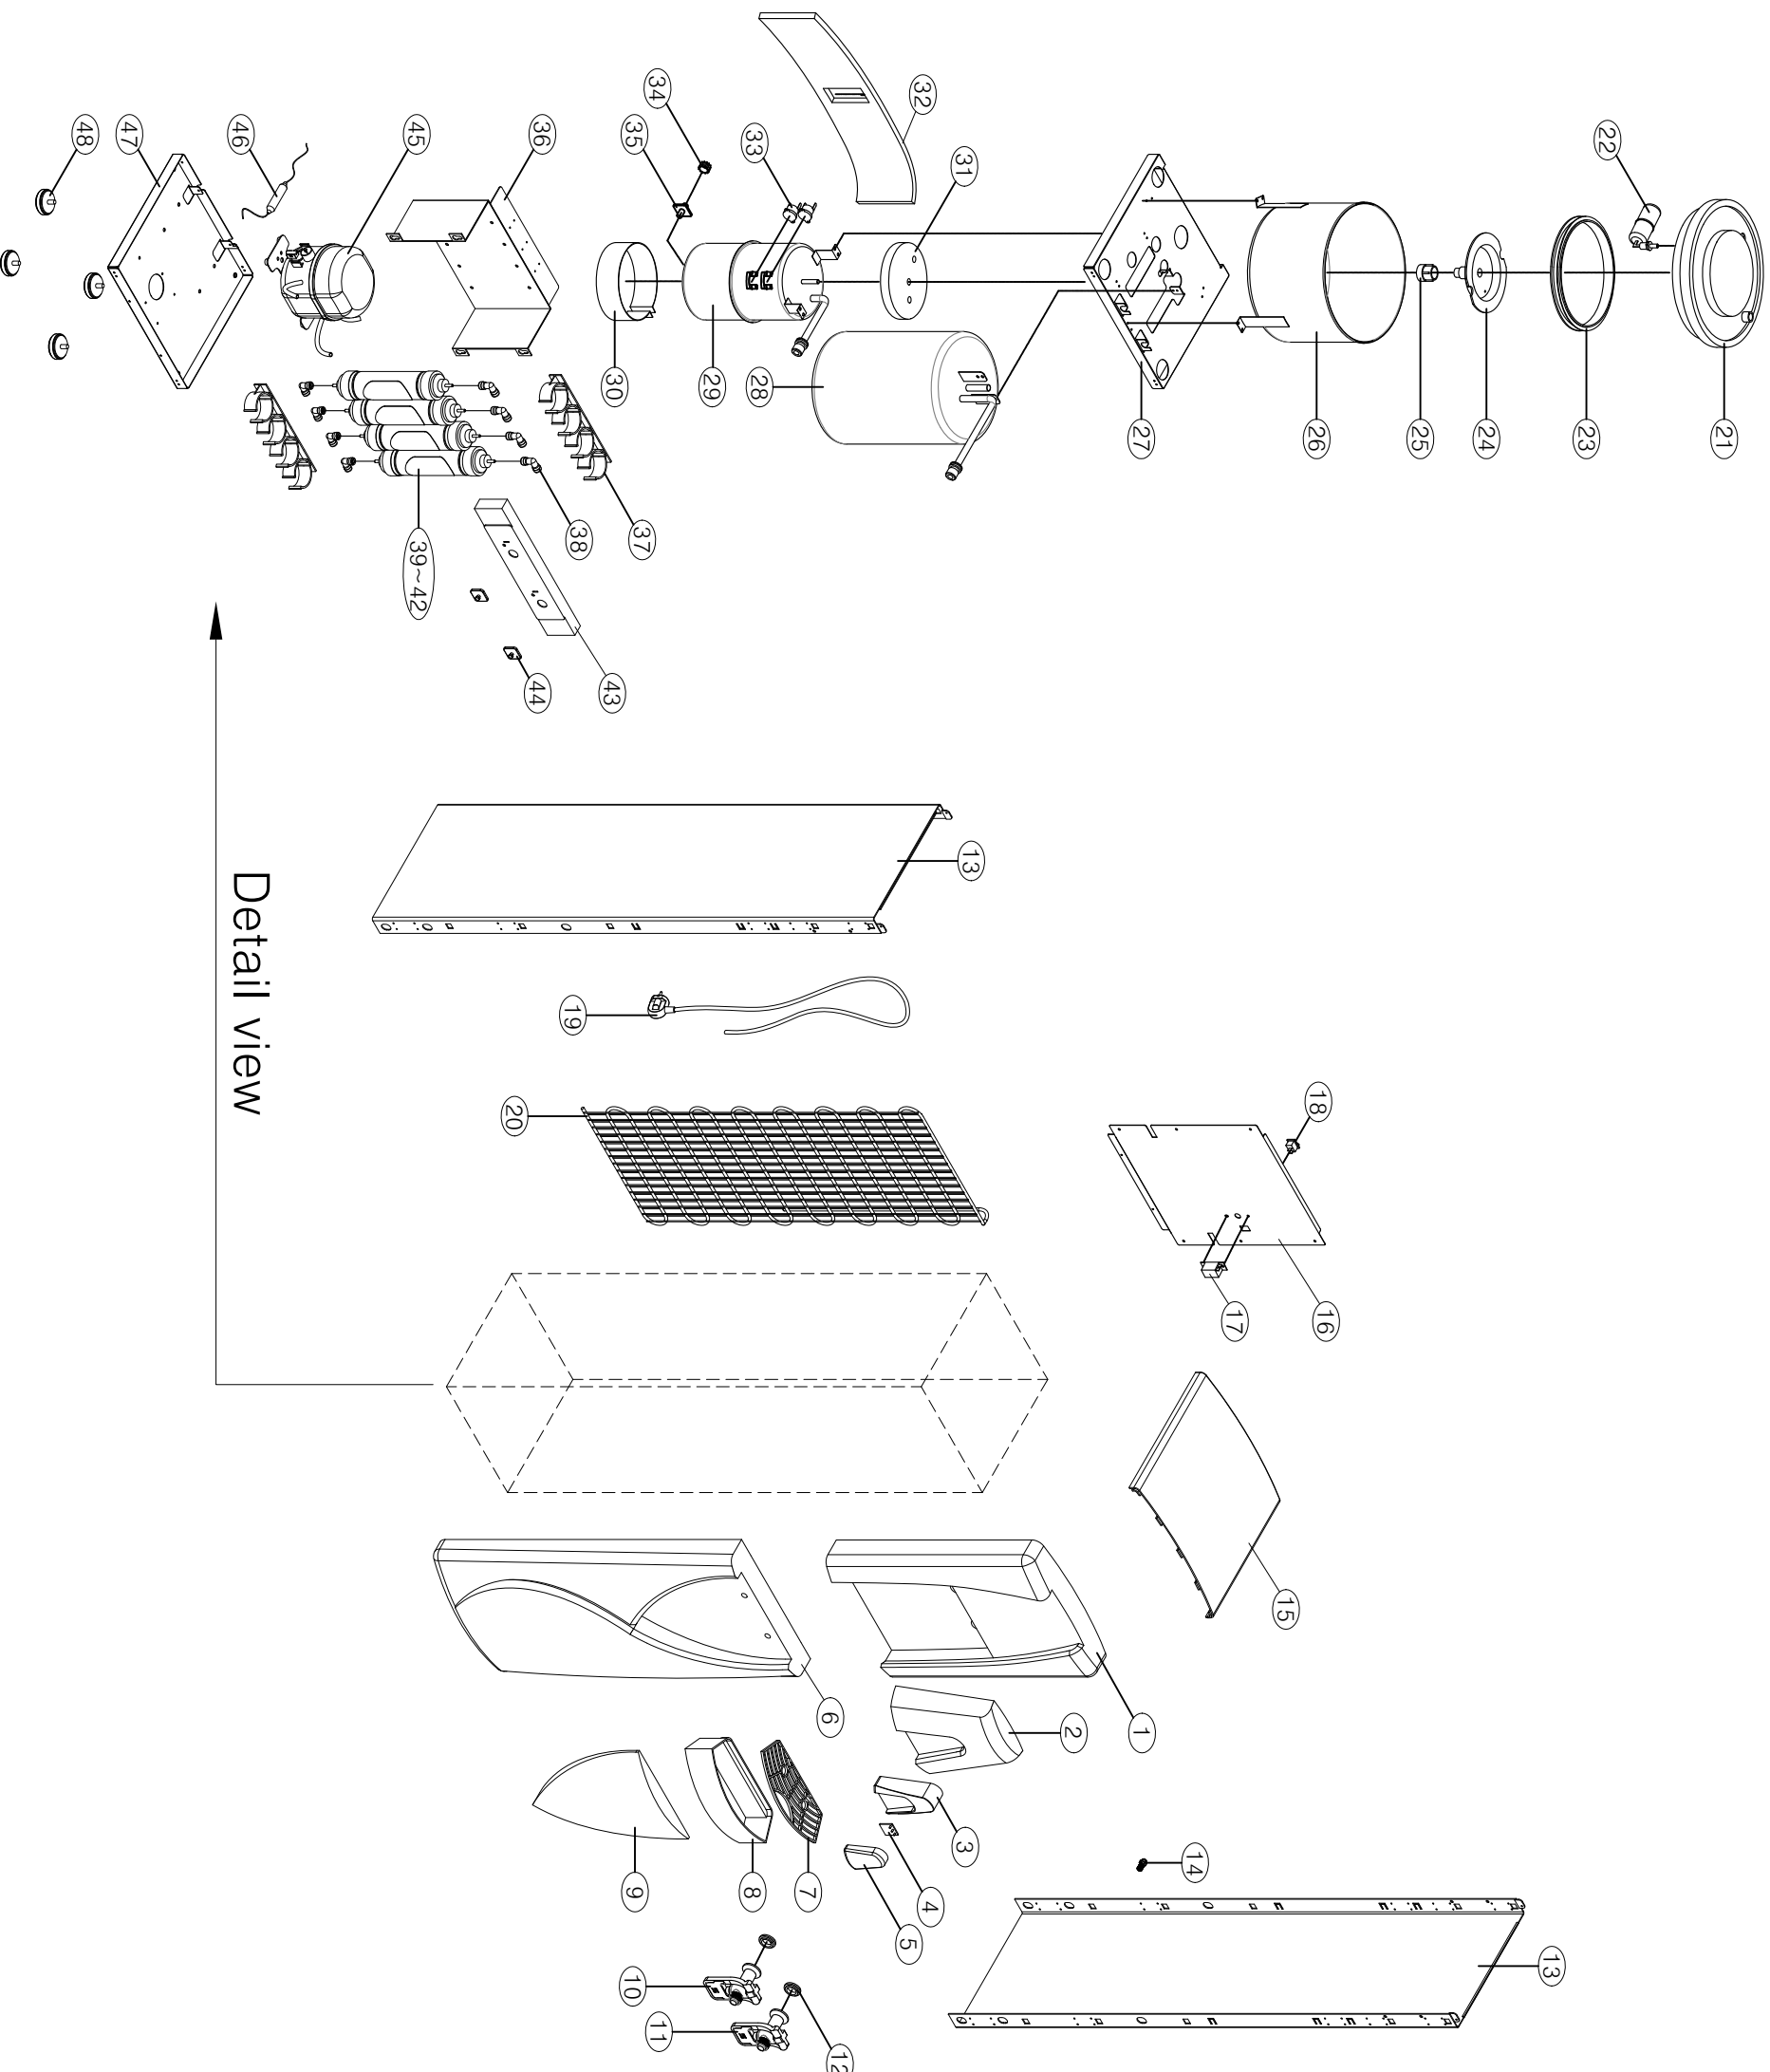

Hot & Cool Water Purifier W2-340

NO	PART NAME	Q'TY
1	Upper part panel	1
2	Upper part panel cover	1
3	LED cover	1
4	LED PCB	1
5	LED clear cover	1
6	Under part panel	1
7	Grill water	1
8	Tray water	1
9	Under part panel cover	1
10	Faucet(hot)	1
11	Faucet(cold)	1
12	Faucet O-ring	2
13	Side panel	2
14	Bulk head	1
15	Top panel	1
16	Back panel	1
17	Cold thermostat	1
18	Switch	1
19	Power cord	1
20	Wire condensor	1
21	Coldtank cover	1
22	Float	1
23	Ring packing	1
24	Separate panel	1
25	Separate panel nut	1
26	Water tank	1
27	Middle plate	1
28	Cold tank	1
29	Hot tank	1
30	Bend heater	1
31	Hot tank lagging(S)	1
32	Hot tank lagging(L)	1
33	Bimetal	2
34	Drain valve cover	1
35	Drain valve	1
36	Filter braket	1
37	Filter clip	1
38	L fitting	8
39	Sediment filter	1
40	Pre carbon filter	1
41	UF membrane filter	1
42	Post carbon block filter(PCB)	1
43	Joint panel	1
44	Drain valve	2
45	Compressor	1
46	Dryer	1
47	Bottom plate	1
48	Control wheel	4