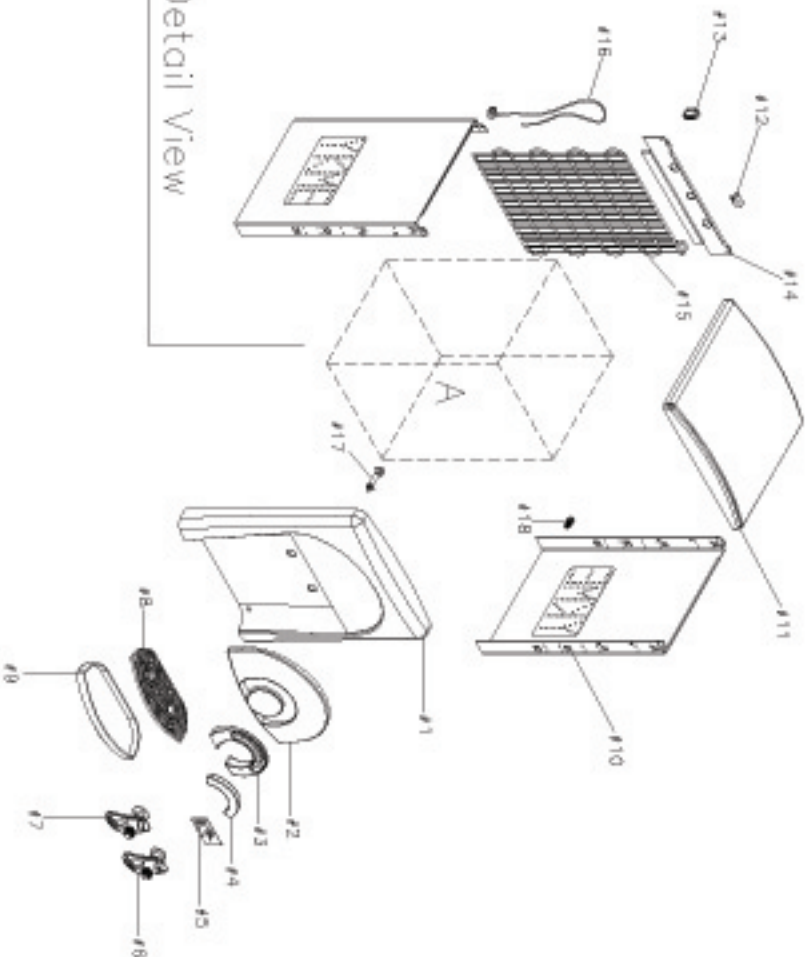

Romeo-3

Detail View

1	Upper Part Panel
2	Upper Part Panel Cover
3	LED Cover
4	LED Clear Cover
5	LED PCB
6	Faucet(COLD)
7	Faucet(HOT)
8	Water Tray Net
9	Water Tray
10	Side Panel
11	Top Panel
12	Cold Thermostat
13	Hot Switch
14	Control panel
15	Wire condenser
16	Power Cord
17	Water Outlet
18	Bulk Head
19	Cold Tank Cover
20	Float
21	Separate Plate
22	Ring Poking
23	Cold Tank
24	Cold Tank Logging(R)
25	Cold Tank Logging(S)
26	Middle Shelf
27	Fitting
28	Sediment Filter
29	Pre Carbon Filter
30	UF Membrane Filter
31	Post Carbon Filter
32	L Filter Clip
33	Hot Tank
34	Bimetal
35	Compressor
36	Dryer
37	Joint Panel
38	Bottom Panel
39	Rubber Pad

Detail A