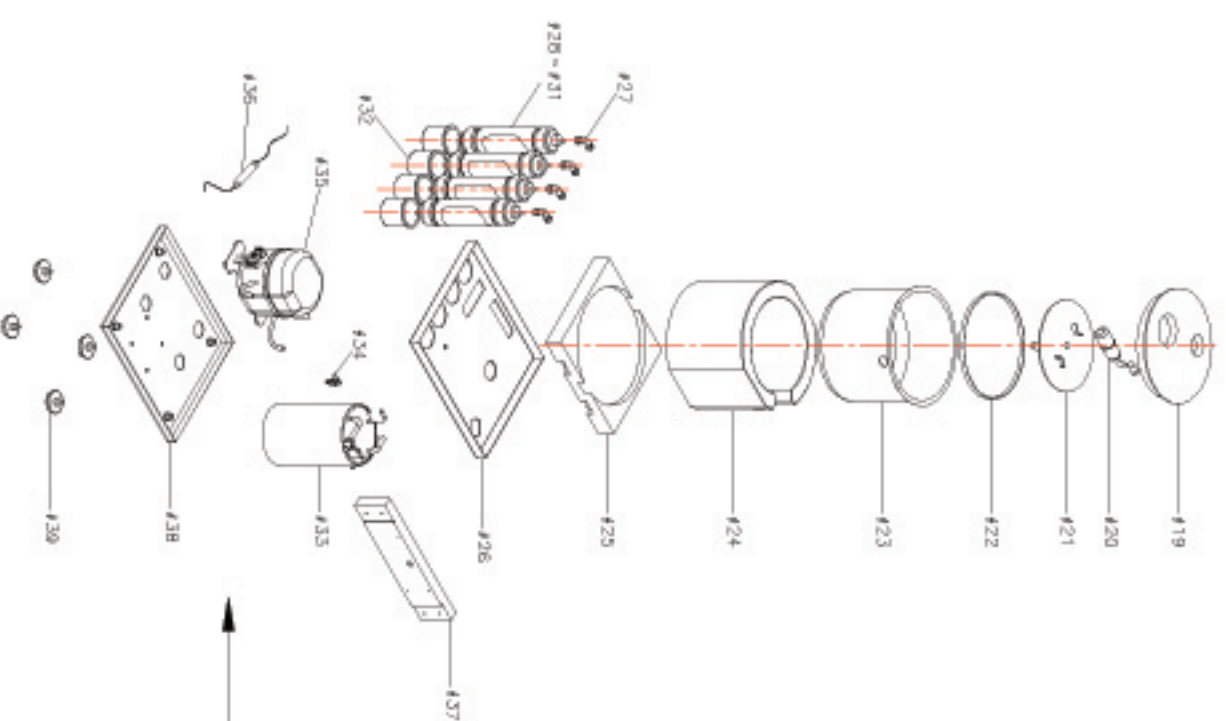

Romeo-3

Detail View

1	Upper Part Panel
2	Upper Part Panel Cover
3	LED Cover
4	LED Clear Cover
5	LED PCB
6	Faucet(COLD)
7	Faucet(HOT)
8	Water Tray Net
9	Water Tray
10	Side Panel
11	Top Panel
12	Cold Thermostat
13	Hot Switch
14	Control panel
15	Wire condenser
16	Power Cord
17	Water Outlet
18	Bulk Head
19	Cold Tank Cover
20	Float
21	Separate Plate
22	Ring Poking
23	Cold Tank
24	Cold Tank Logging(R)
25	Cold Tank Logging(S)
26	Middle Shelf
27	Fitting
28	Sediment Filter
29	Pre Carbon Filter
30	UF Membrane Filter
31	Post Carbon Filter
32	L Filter Clip
33	Hot Tank
34	Bimetal
35	Compressor
36	Dryer
37	Joint Panel
38	Bottom Panel
39	Rubber Pad

Detail A