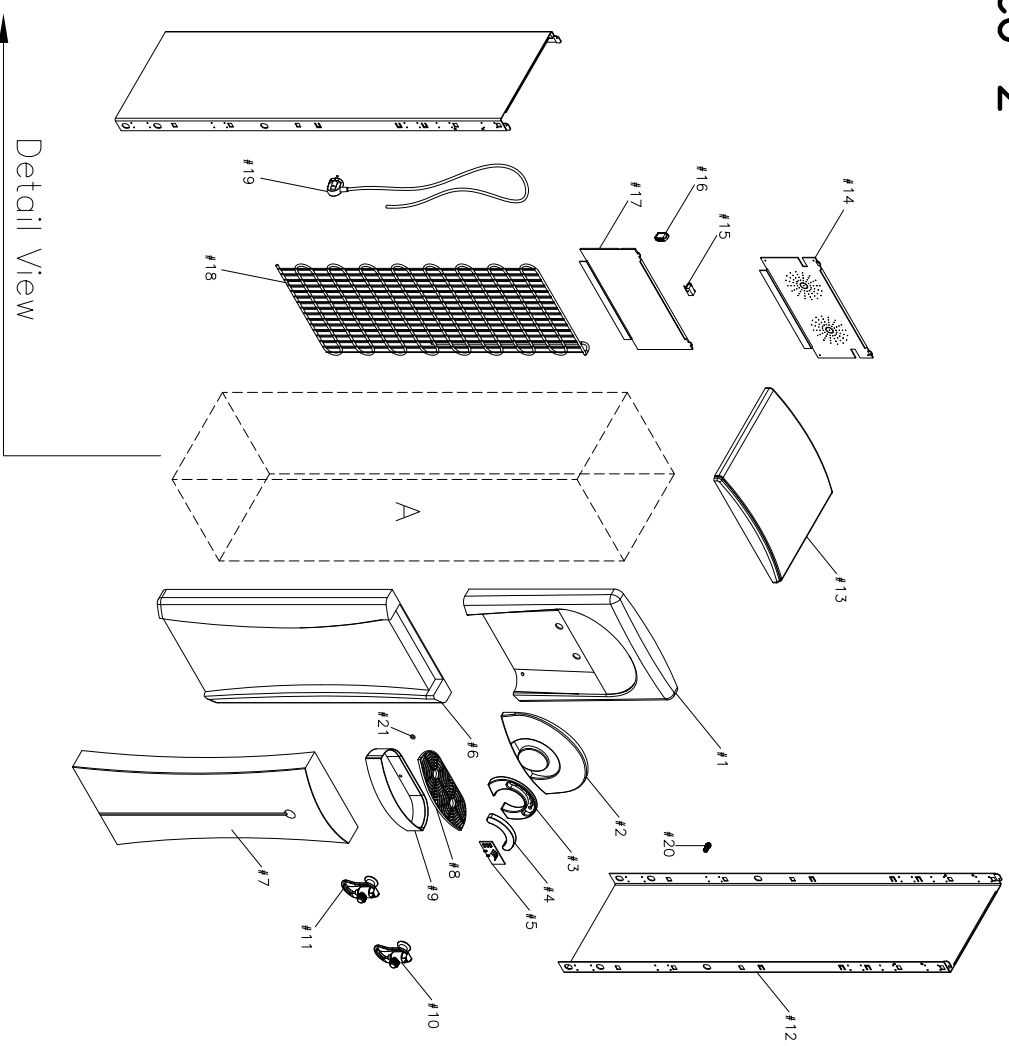

Romeo-2

Detail A

Detail View

1	Upper Part Panel
2	Upper Part Panel Cover
3	LED Cover
4	LED Clear Cover
5	LED PCB
6	Under Part Panel
7	Under Part Panel Cover
8	Water Tray Net
9	Water Tray
10	Faucet(COLD)
11	Faucet(HOT)
12	Side Panel
13	Top Panel
14	Back Panel
15	Cold Thermostat
16	Hot Switch
17	Control Panel
18	Wire Condensor
19	Power Cord
20	Bulk Head
21	O-Ring For Water Tray
22	Cold Tank Cover
23	Float
24	Separate Plate
25	Ring Paking
26	Cold Tank
27	Cold Tank Logging(R)
28	Cold Tank Logging(S)
29	Middle Shelf
30	Joint Panel
31	Hot Tank
32	Bimetal
33	Filter Bracket
34	Filter Clip
35	L Fitting
36	Sediment Filter
37	Pre Carbon Filter
38	UF Membrane Filter
39	Post Carbon Filter
40	Compressor
41	Dryer
42	Bottom Panel
43	Control Wheels