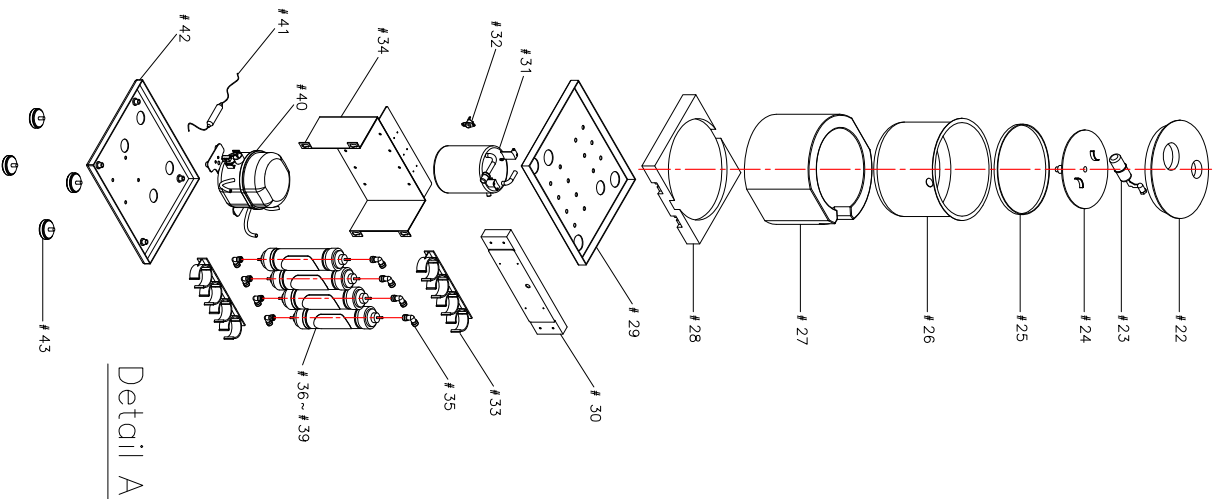

Romeo-2

Detail A

Detail View

1	Upper Part Panel
2	Upper Part Panel Cover
3	LED Cover
4	LED Clear Cover
5	LED PCB
6	Under Part Panel
7	Under Part Panel Cover
8	Water Tray Net
9	Water Tray
10	Faucet(COLD)
11	Faucet(HOT)
12	Side Panel
13	Top Panel
14	Back Panel
15	Cold Thermostat
16	Hot Switch
17	Control Panel
18	Wire Condensor
19	Power Cord
20	Bulk Head
21	O-Ring For Water Tray
22	Cold Tank Cover
23	Float
24	Separate Plate
25	Ring Paking
26	Cold Tank
27	Cold Tank Logging(R)
28	Cold Tank Logging(S)
29	Middle Shelf
30	Joint Panel
31	Hot Tank
32	Bimetal
33	Filter Bracket
34	Filter Clip
35	L Fitting
36	Sediment Filter
37	Pre Carbon Filter
38	UF Membrane Filter
39	Post Carbon Filter
40	Compressor
41	Dryer
42	Bottom Panel
43	Control Wheels