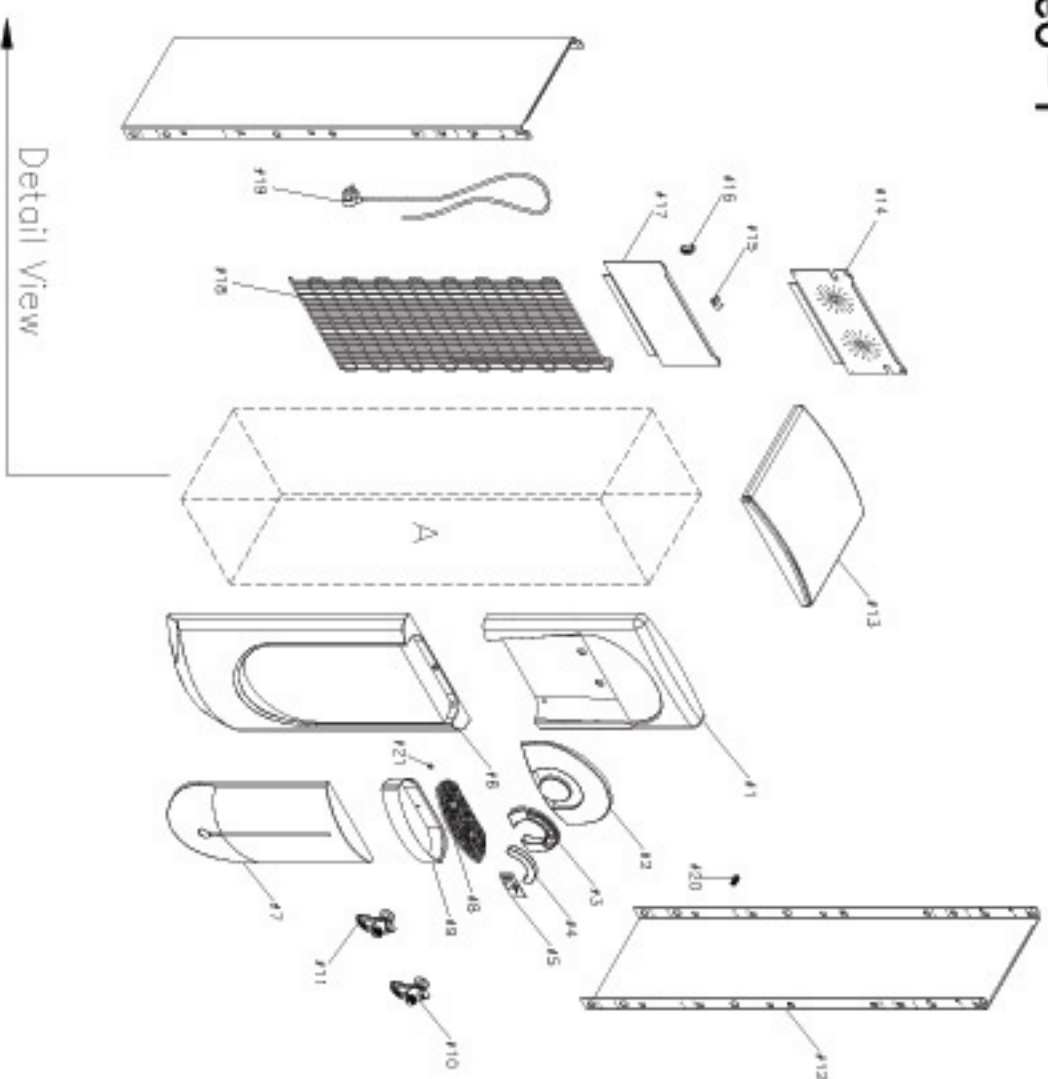

# Romeo-1

Detail A

Detail View

1	Upper Part Panel
2	Upper Part Panel Cover
3	LED Cover
4	LED Clear Cover
5	LED PCB
6	Under Part Panel
7	Under Part Panel Cover
8	Water Tray Net
9	Water Tray
10	Faucet(COLD)
11	Faucet(HOT)
12	Side Panel
13	Top Panel
14	Back Panel
15	Cold Thermostat
16	Hot Switch
17	Control Panel
18	Wire Condensor
19	Power Cord
20	Bulk Head
21	O-Ring For Water Tray
22	Reservoir Cover
23	Float
24	Reservoir
25	Reservoir Shelf
26	Cold Tank
27	Hot Tank
28	Bimetal
29	Band Heater
30	Middle Shelf
31	Solenoid Valve
32	Filter Bracket
33	Filter clip
34	L Fitting
35	Sediment Filter
36	Pre Carbon Filter
37	UF Membrane Filter
38	Post Carbon Filter
39	Joint Panel
40	Drain Water Joint Panel
41	Drain Valve
42	Compressor
43	Dryer
44	Bottom Panel
45	Control Wheels