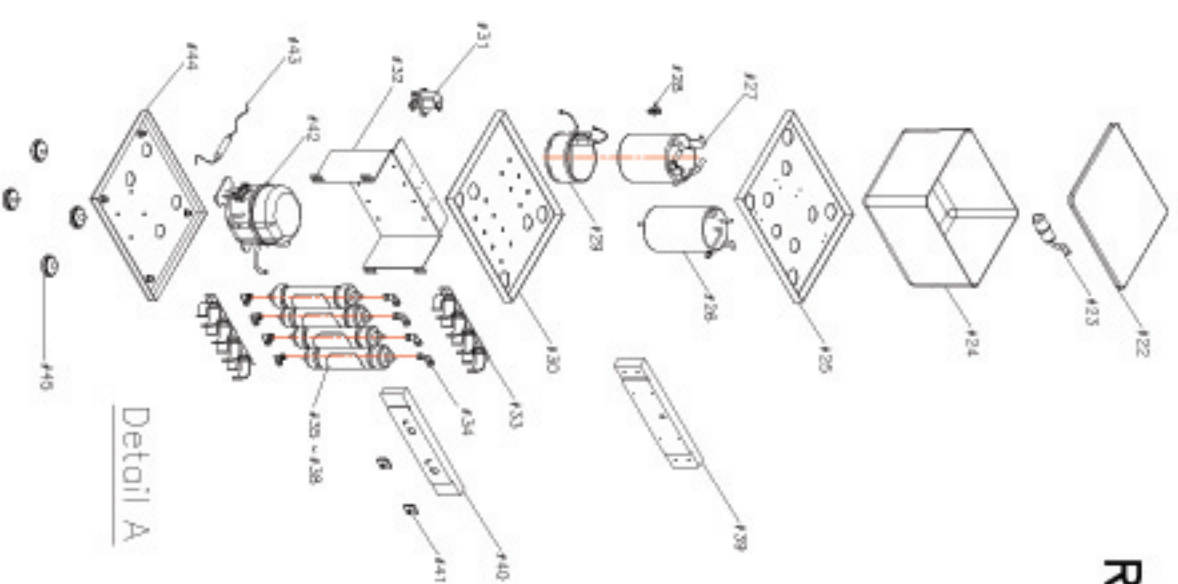

# Romeo-1

Detail A

Detail View

1	Upper Part Panel
2	Upper Part Panel Cover
3	LED Cover
4	LED Clear Cover
5	LED PCB
6	Under Part Panel
7	Under Part Panel Cover
8	Water Tray Net
9	Water Tray
10	Faucet(COLD)
11	Faucet(HOT)
12	Side Panel
13	Top Panel
14	Back Panel
15	Cold Thermostat
16	Hot Switch
17	Control Panel
18	Wire Condensor
19	Power Cord
20	Bulk Head
21	O-Ring For Water Tray
22	Reservoir Cover
23	Float
24	Reservoir
25	Reservoir Shelf
26	Cold Tank
27	Hot Tank
28	Bimetal
29	Band Heater
30	Middle Shelf
31	Solenoid Valve
32	Filter Bracket
33	Filter clip
34	L Fitting
35	Sediment Filter
36	Pre Carbon Filter
37	UF Membrane Filter
38	Post Carbon Filter
39	Joint Panel
40	Drain Water Joint Panel
41	Drain Valve
42	Compressor
43	Dryer
44	Bottom Panel
45	Control Wheels