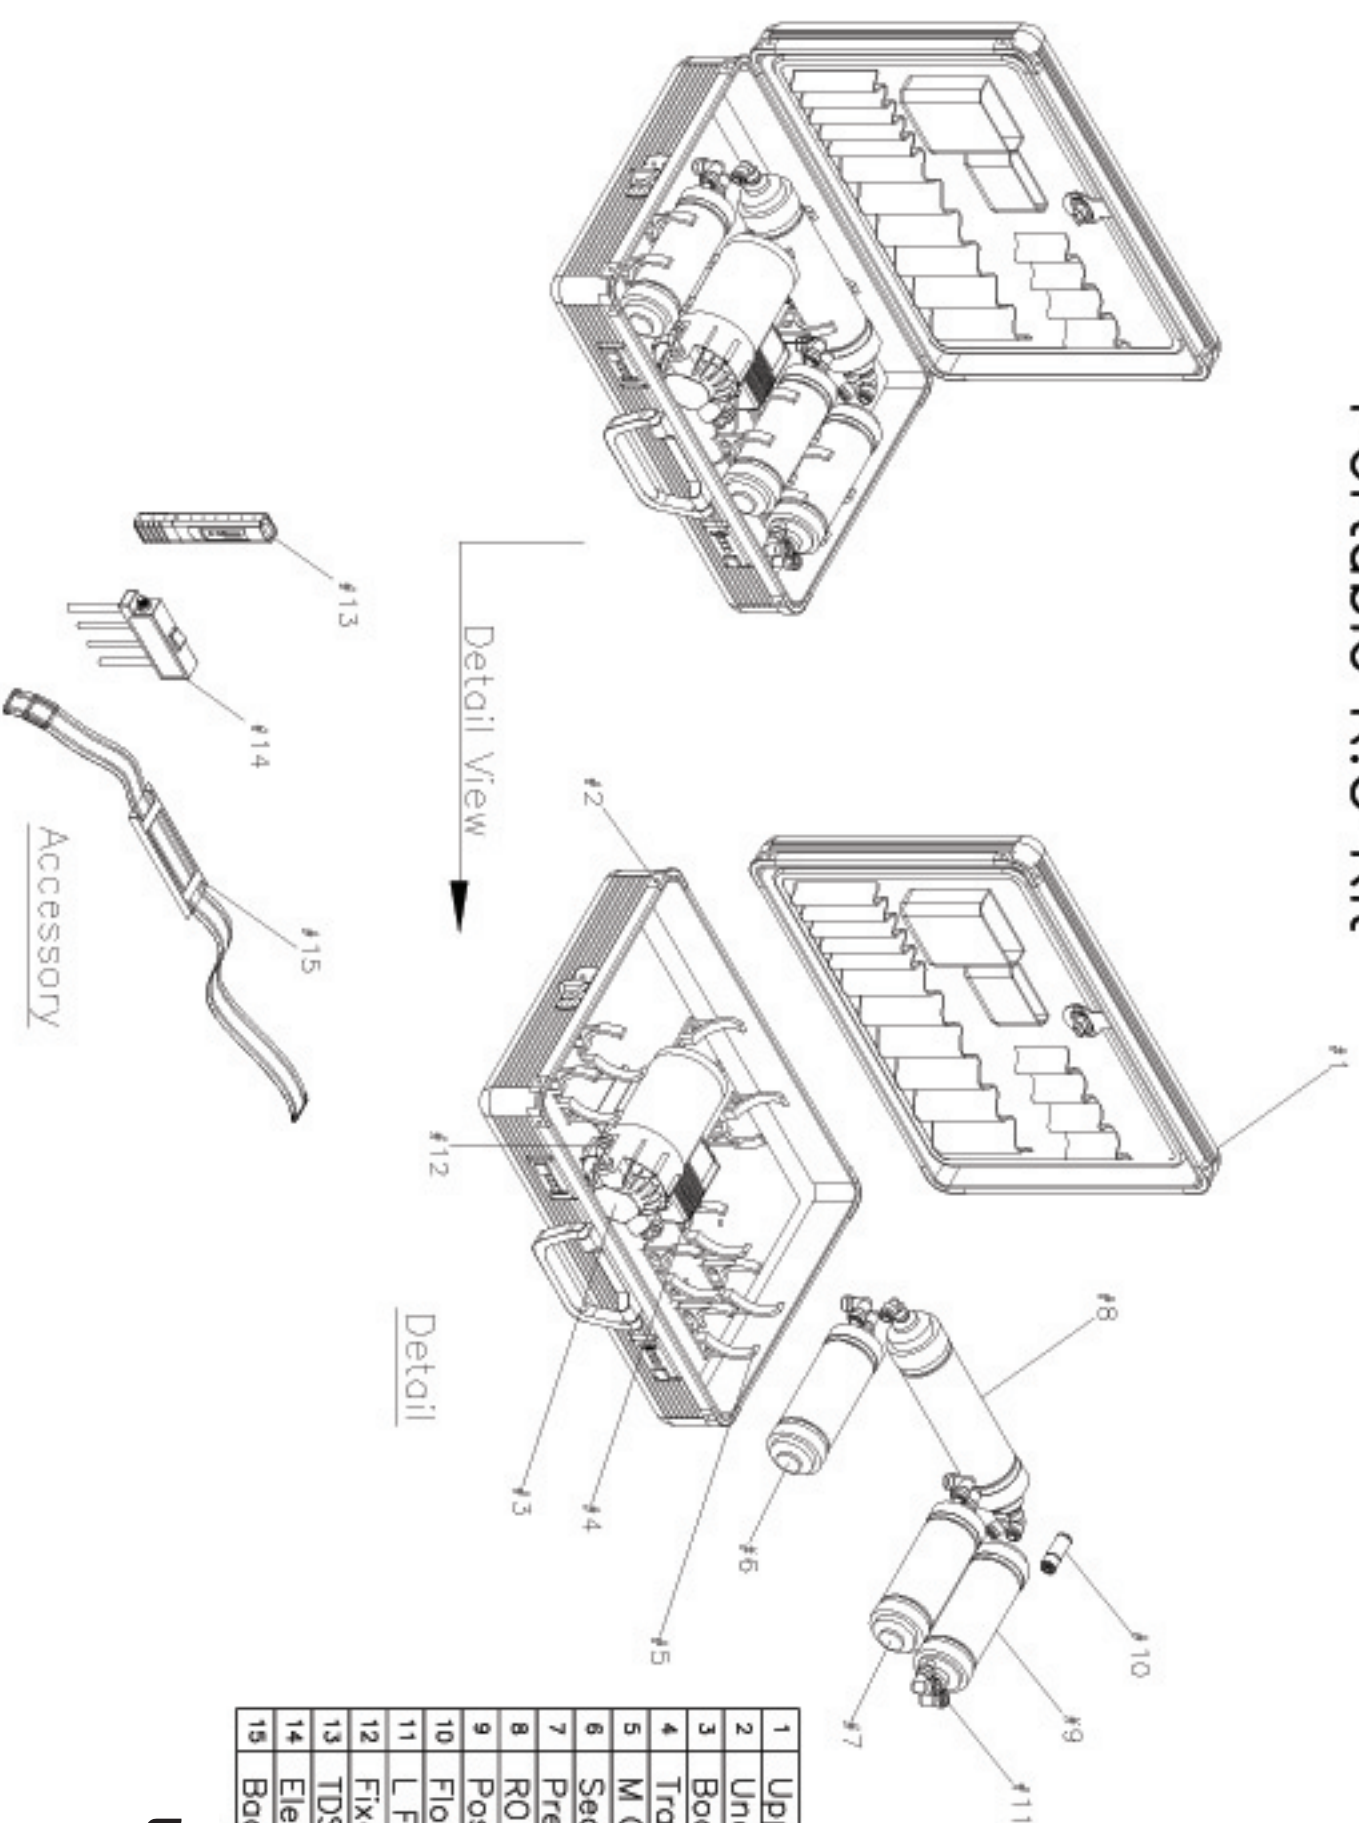

Portable R.O Kit

1	Upper Part Panel
2	Under Part Panel
3	Booster Pump
4	Transformer
5	M Clip
6	Sediment Filter(8inch)
7	Pre Carbon Filter(8inch)
8	RO Membrane Filter
9	Post Carbon Filter(8inch)
10	Flow Restrictor
11	L Fitting
12	Fixed Elbow(3/8)
13	TDS Meter
14	Electrolizer
15	Bag Strap