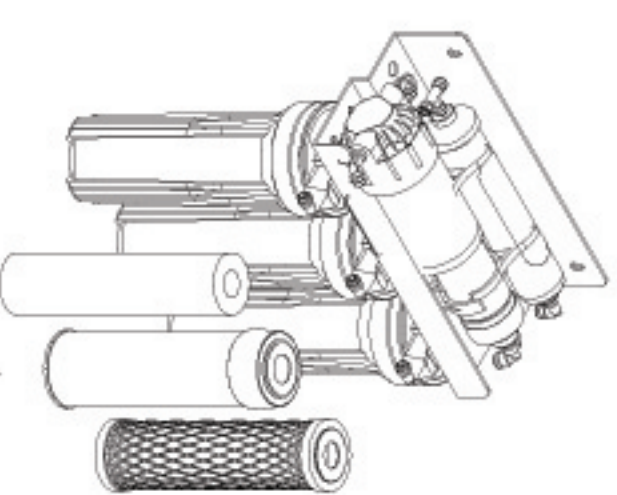

# HR-800

Detail View

Detail

1	Plastic Bracket
2	Auto Shut Off
3	M Clip
4	T Fitting
5	L Fitting
6	TCR Filter
7	M-T Clip
8	RO Membrane Filter
9	Flow Restrictor
10	Check Valve
11	White Housing
12	Clear Housing
13	CTO
14	GAC
15	10*PP
16	Feed Valve
17	Water Tank
18	Spanner
19	Faucet
20	Drain Valve