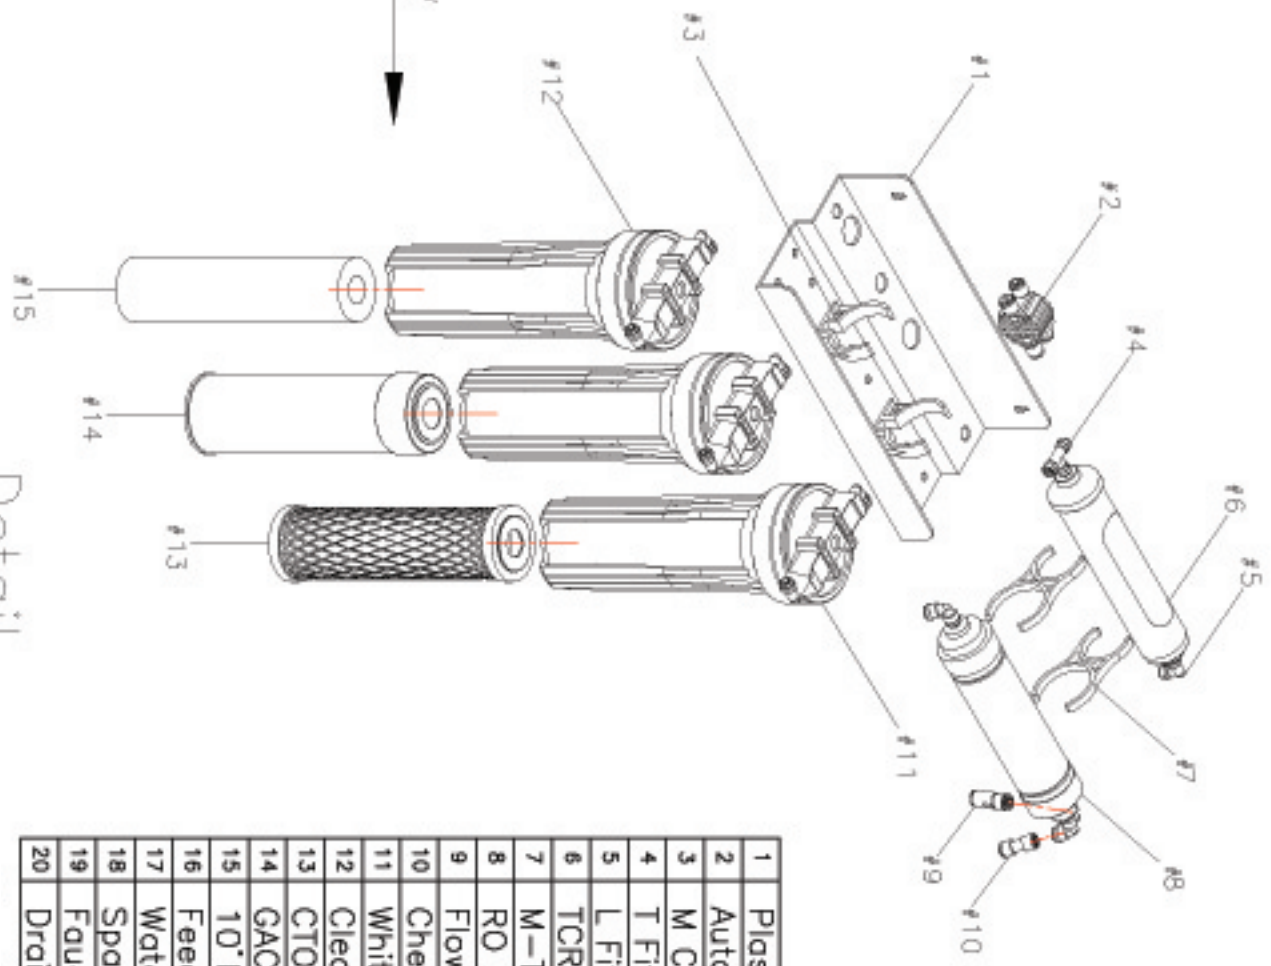

# HR-800

Detail View

Detail

1	Plastic Bracket
2	Auto Shut Off
3	M Clip
4	T Fitting
5	L Fitting
6	TCR Filter
7	M-T Clip
8	RO Membrane Filter
9	Flow Restrictor
10	Check Valve
11	White Housing
12	Clear Housing
13	CTO
14	GAC
15	10*PP
16	Feed Valve
17	Water Tank
18	Spanner
19	Faucet
20	Drain Valve