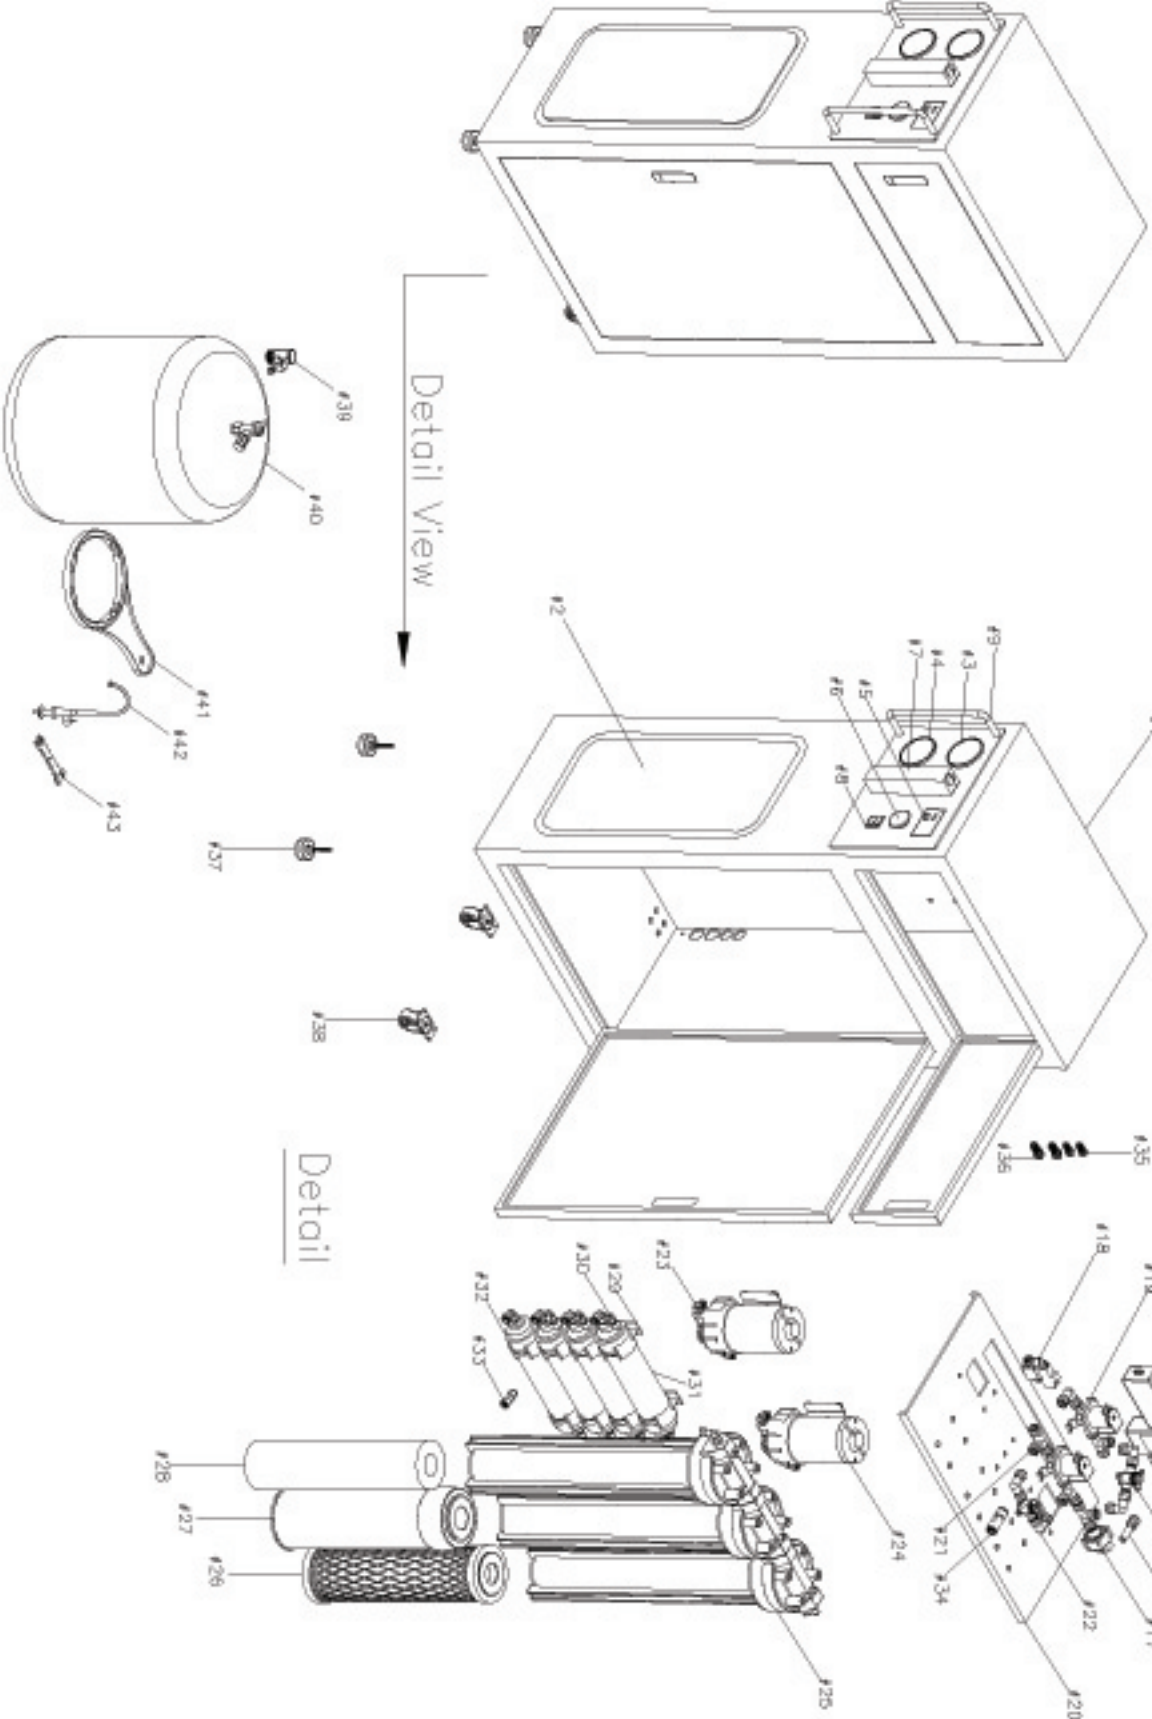

HCRO-400

1	Metal Case
2	Acrylic Panel
3	Inter Water Pressure Gauge
4	RO Pump Pressure Gauge
5	TDS Meter
6	Emergency Switch
7	Flow Meter
8	Start Switch
9	Front Protection Handle
10	Auto Flushing PCB
11	Transformer(DC 24V 3A)
12	Terminal
13	Circuit breaker
14	Power Code Connector
15	Manual Flushing Valve
16	Reducer
17	Low Pressure Switch
18	High Pressure Switch
19	Solenoid Valve(5/16)
20	Middle Shelf
21	T Fitting(5/16)
22	L Fitting
23	Fixed Elbow(3/8)
24	Booster Pump(DP-125-150)
25	Blue Housing(20inch)
26	20"CT0
27	20"GAC
28	20"PP
29	Filter Clip
30	Stem Elbow
31	RO Membrane Filter
32	Post Carbon Filter
33	Check Valve
34	Flow Restrictor Valve
35	Bulk Head(1/4)
36	Bulk Head(5/16)
37	Rubber Pad
38	Caster
39	Feed Valve
40	Water Tank
41	Housing Wrench
42	Faucet
43	Fitting Opener