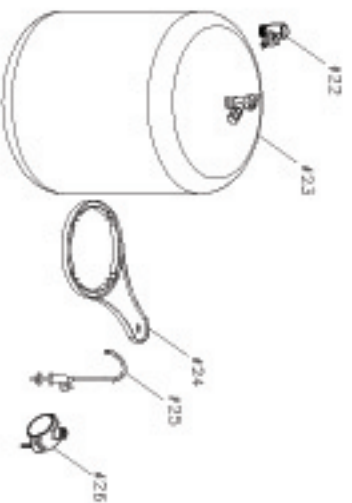

HCRO-300G

Detail View

Detail

Accessory

1	Steel Bracket
2	Booster Pump(DP-125-150)
3	Fixed Elbow(3/8)
4	Transformer(DC24V 3A)
5	Solenoid Valve(5/16)
6	Low Pressure Switch
7	High Pressure Switch
8	M Clip
9	Post Carbon Filter
10	L Fitting
11	M-T Clip
12	TCR Filter
13	T Fitting
14	300 GPD RO Housing Clip
15	300 GPD RO Membrane
16	Flow Restrictor Valve
17	Check Valve
18	Blue Housing(20inch)
19	20"CTO
20	20"GAC
21	20"PP
22	Feed Valve
23	Water Tank
24	Housing Wrench
25	Faucet
26	Drain Valve