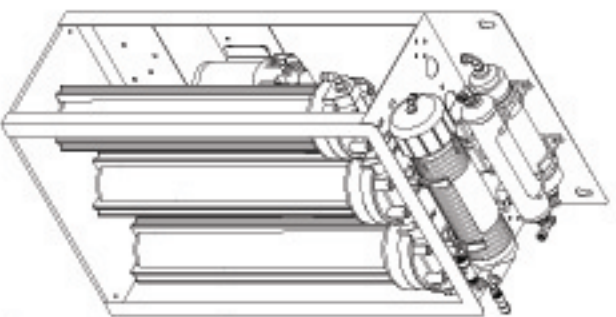

HCRO-300G

Detail View

Detail

Accessory

1	Steel Bracket
2	Booster Pump(DP-125-150)
3	Fixed Elbow(3/8)
4	Transformer(DC24V 3A)
5	Solenoid Valve(5/16)
6	Low Pressure Switch
7	High Pressure Switch
8	M Clip
9	Post Carbon Filter
10	L Fitting
11	M-T Clip
12	TCR Filter
13	T Fitting
14	300 GPD RO Housing Clip
15	300 GPD RO Membrane
16	Flow Restrictor Valve
17	Check Valve
18	Blue Housing(20inch)
19	20"CTO
20	20"GAC
21	20"PP
22	Feed Valve
23	Water Tank
24	Housing Wrench
25	Faucet
26	Drain Valve