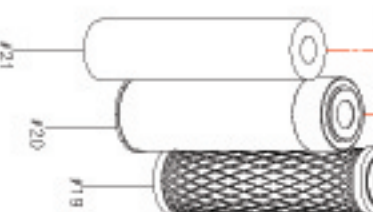

HCRO-300G

Detail View

Detail

Accessory

1	Steel Bracket
2	Booster Pump(DP-125-150)
3	Fixed Elbow(3/8)
4	Transformer(DC24V 3A)
5	Solenoid Valve(5/16)
6	Low Pressure Switch
7	High Pressure Switch
8	M Clip
9	Post Carbon Filter
10	L Fitting
11	M-T Clip
12	TCR Filter
13	T Fitting
14	300 GPD RO Housing Clip
15	300 GPD RO Membrane
16	Flow Restrictor Valve
17	Check Valve
18	Blue Housing(20inch)
19	20"CTO
20	20"GAC
21	20"PP
22	Feed Valve
23	Water Tank
24	Housing Wrench
25	Faucet
26	Drain Valve