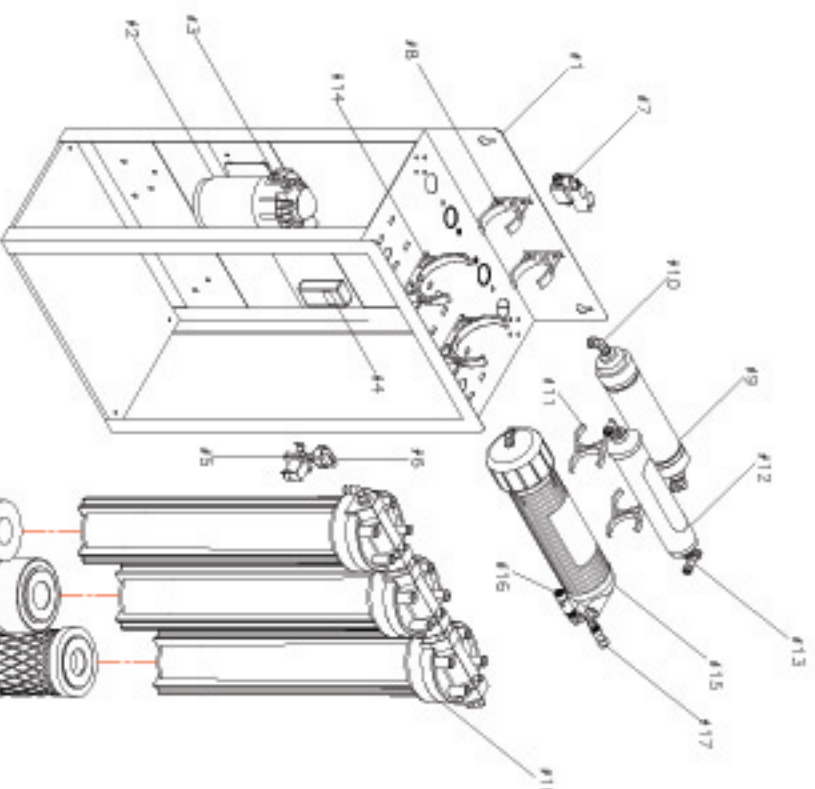

HCRO-300G

Detail View

Detail

Accessory

1	Steel Bracket
2	Booster Pump(DP-125-150)
3	Fixed Elbow(3/8)
4	Transformer(DC24V 3A)
5	Solenoid Valve(5/16)
6	Low Pressure Switch
7	High Pressure Switch
8	M Clip
9	Post Carbon Filter
10	L Fitting
11	M-T Clip
12	TCR Filter
13	T Fitting
14	300 GPD RO Housing Clip
15	300 GPD RO Membrane
16	Flow Restrictor Valve
17	Check Valve
18	Blue Housing(20inch)
19	20"CTO
20	20"GAC
21	20"PP
22	Feed Valve
23	Water Tank
24	Housing Wrench
25	Faucet
26	Drain Valve