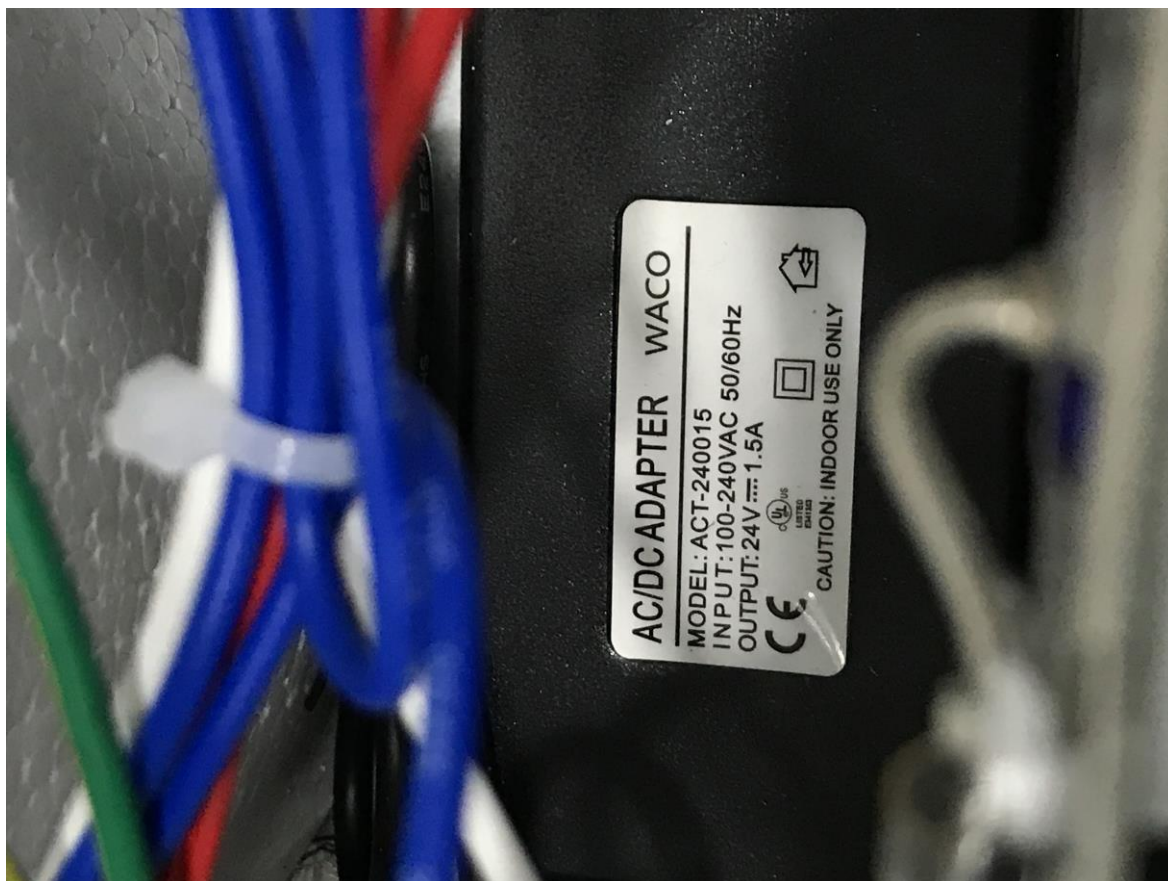

Overall View

Overall View

Overall View

Internal view

Model: INFINITE-S, INFINITE-M, INFINITE-L, INFINITE-20

Internal view

Adapter

Compressor

Solenoid valve

Thermal control

INFINITE-20

Model: INFINITE-S, INFINITE-M, INFINITE-L, INFINITE-20

INFINITE-M

INFINITE-L